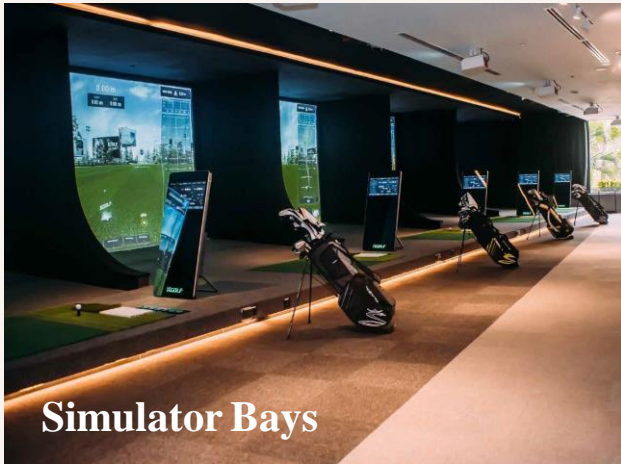

Hidden Castle Golf Club tees off as the largest indoor golf social club in Singapore. Ideal for private gatherings and corporate events alike, there are exclusive lounges and social spaces made to serve the networking, hosting parties, and even congregation spots for club tournaments.

A luxurious location for your event beyond golfing, the Hidden Castle Golf Club in Furama RiverFront and Bukit Timah houses golfing simulator bays, private and studio rooms, high-tech putting green areas, an exclusive member's lounge, a private gym, a dining area, and lockers.